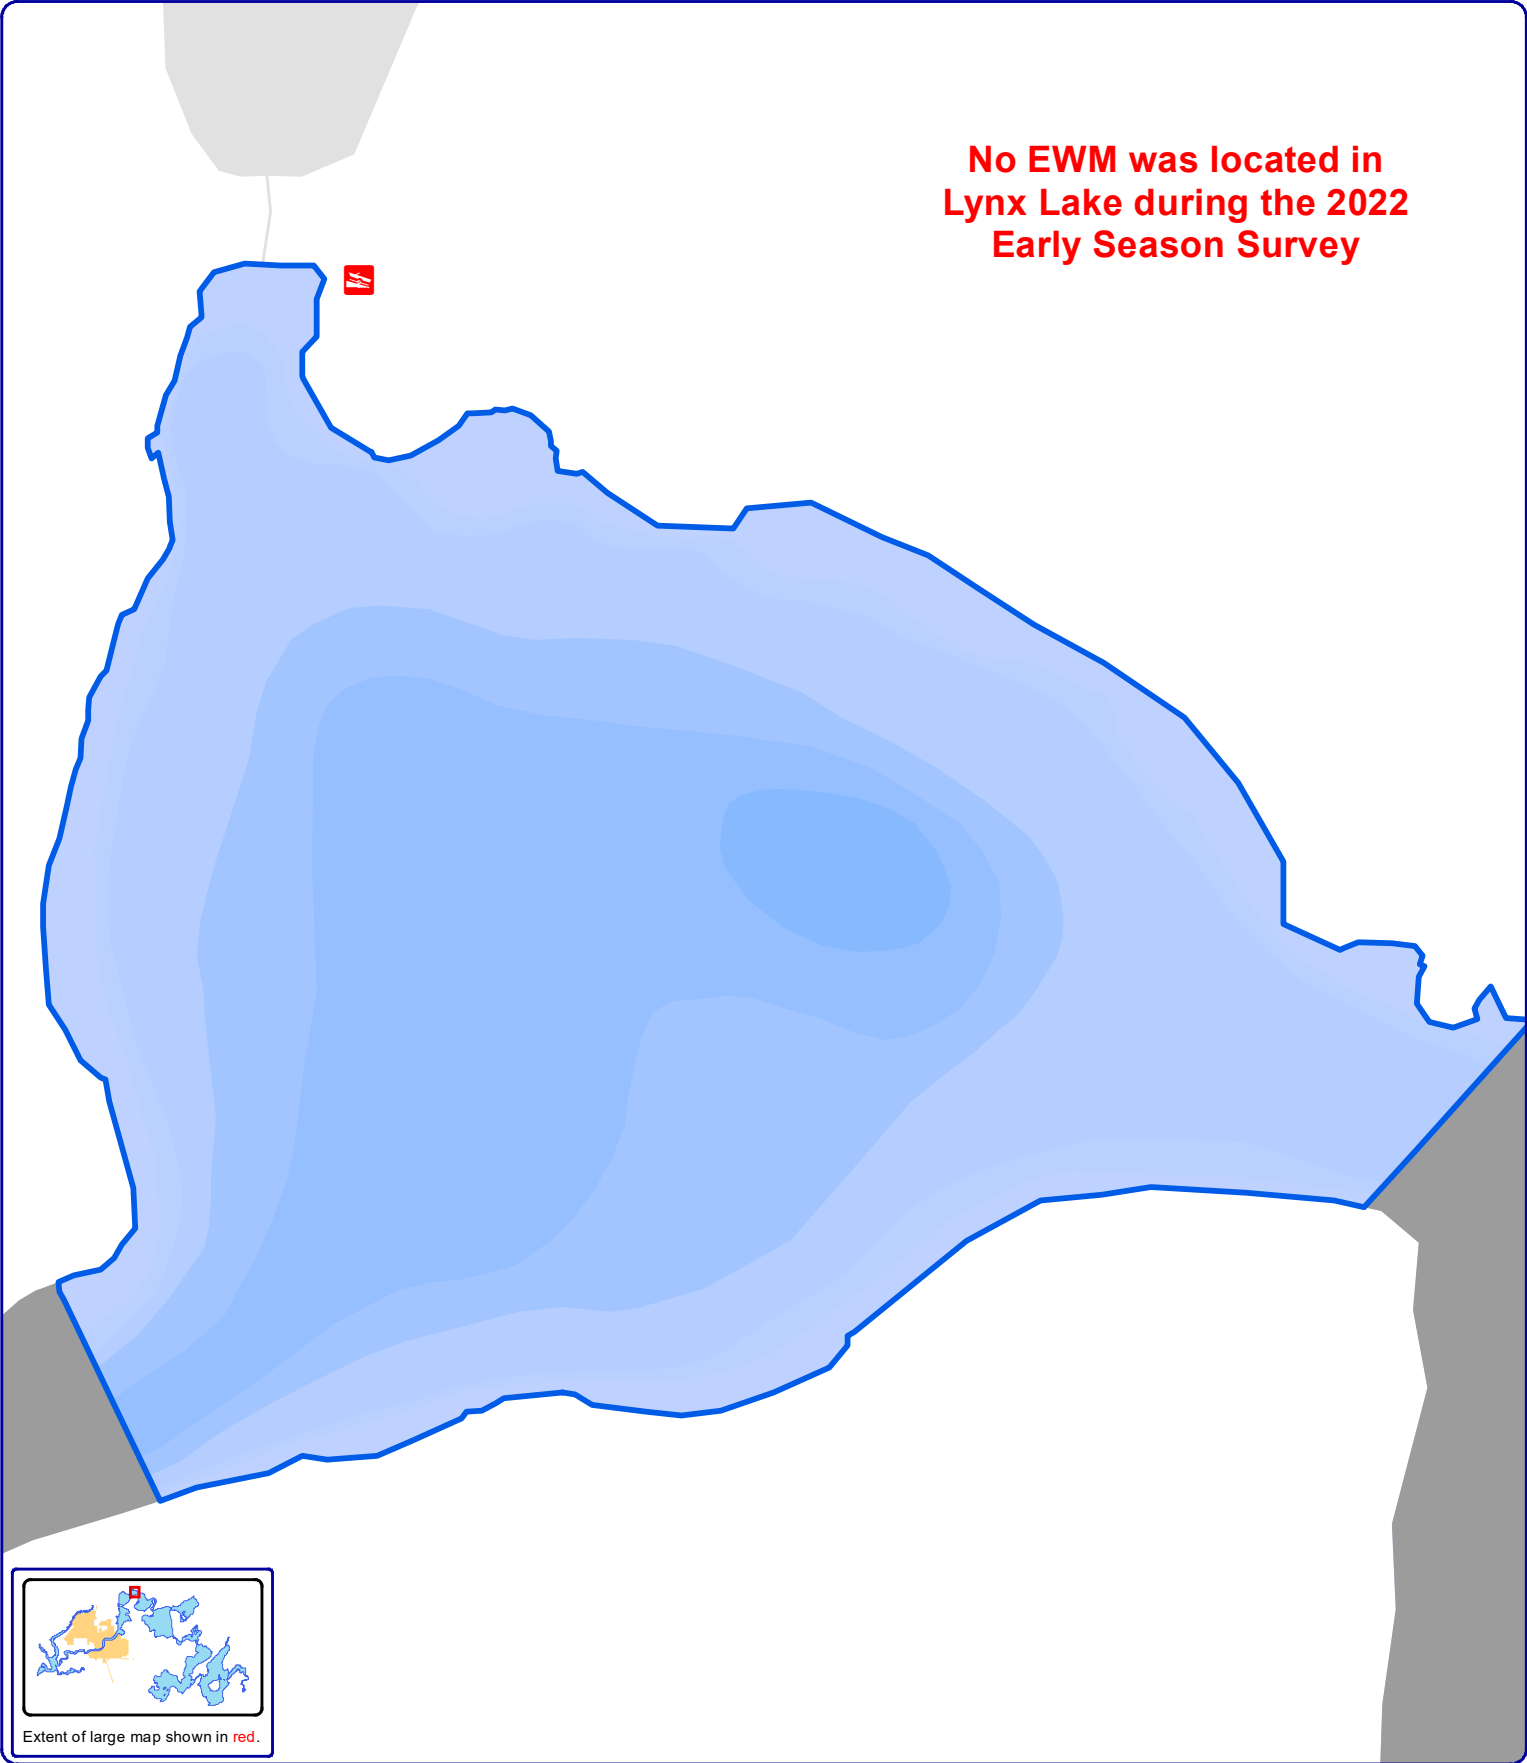

**No EWM was located in
Lynx Lake during the 2022
Early Season Survey**

Extent of large map shown in red.

Onterra LLC
Lake Management Planning
815 Prosper Road
De Pere, WI 54115
920.338.8860
www.onterra-eco.com

Sources:
Roads and Hydro: WDNR
Bathymetry: WDNR, Onterra digitized
Aquatic Plants: Onterra, 2022
Map Date: July 12, 2022 - EJH

- Legend**
2022 EWM Survey (6/30/2022, 7/5-7/2022)
- Highly Scattered
 - Scattered
 - Dominant
 - Highly Dominant
 - Surface Matting
 - Single or Few Plants
 - Clumps of Plants
 - Small Plant Colony
 - 2022 Primary DASH Site

Lynx Lake
Vilas County, Wisconsin
**2022 Early Season
EWM Survey Results**